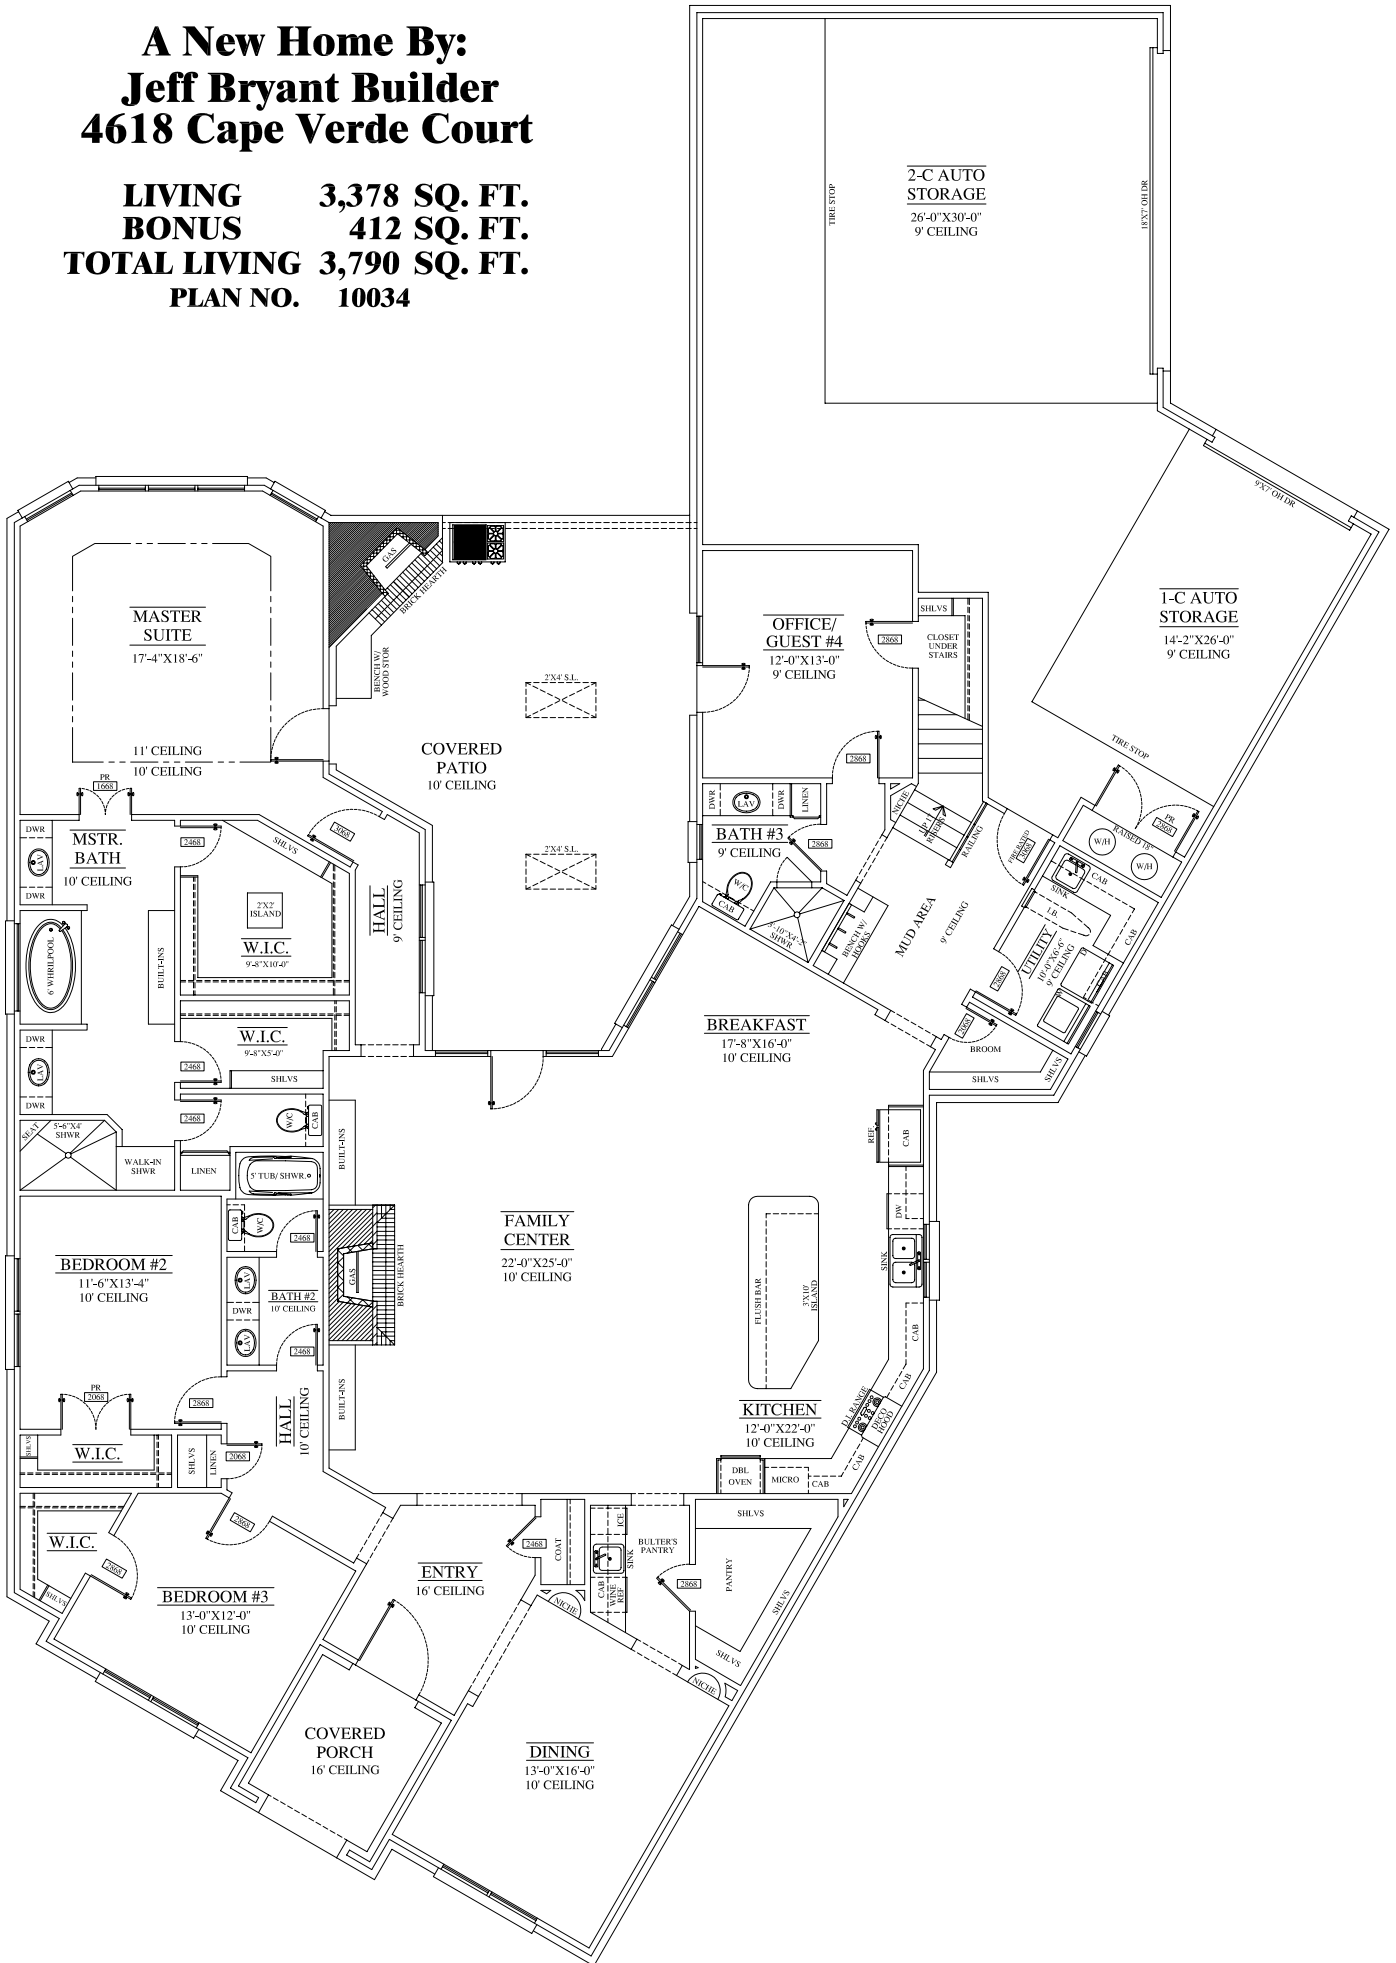

# A New Home By: Jeff Bryant Builder 4618 Cape Verde Court

**LIVING** 3,378 SQ. FT.  
**BONUS** 412 SQ. FT.  
**TOTAL LIVING** 3,790 SQ. FT.  
**PLAN NO.** 10034

**BONUS  
ROOM**

17'-11" X 22'-2"  
8' CEILING

3068

FIRE RATED  
3068

ATTIC  
ACCESS